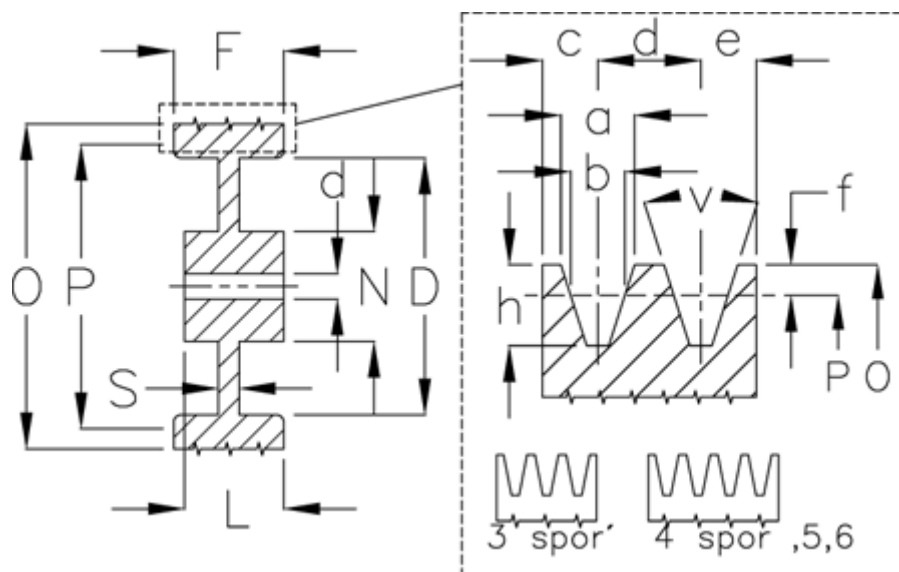

Article number: 60410230003

Description: V-belt pulley, no bore C 300/3

Measures

| | | | |
|----------------|---------|----------|------|
| D | = 243 | S | = 21 |
| d | = 20 | Type = C | |
| F | = 85.0 | | |
| L | = 70 | | |
| N | = 92 | | |
| Number of ribs | = 3 | | |
| O | = 309.6 | | |
| P | = 300 | | |